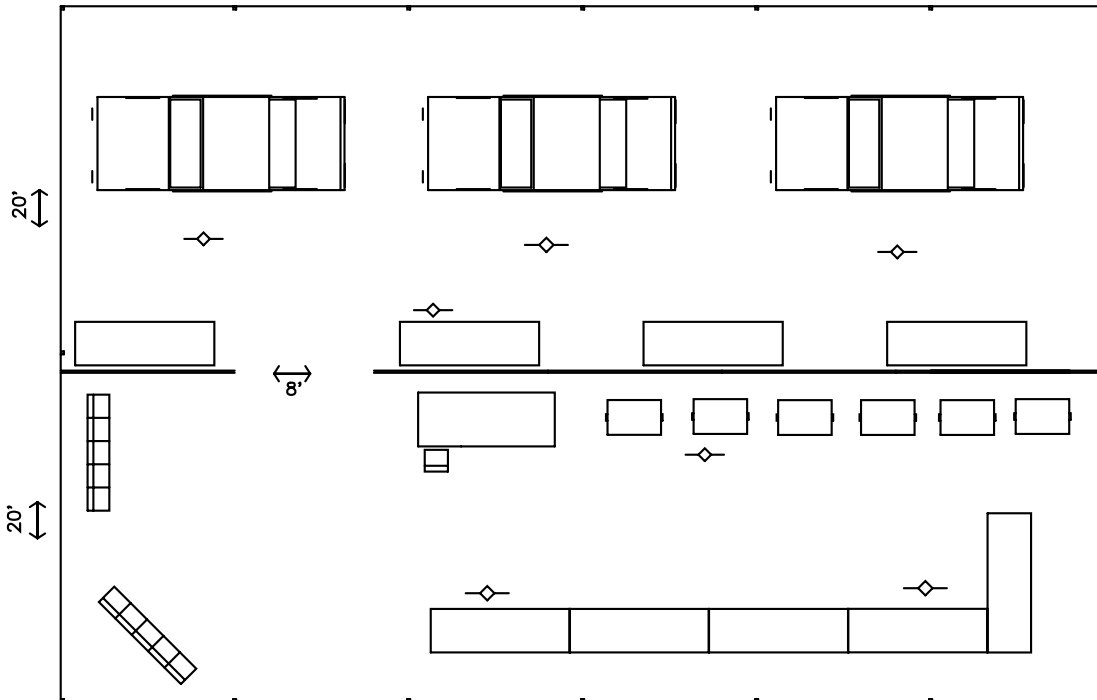

Drive-thru Testing Sites  
40x60 White Top Gable End Structure Tent  
Rentaland provides tent, pipe & drape,  
sidewalls and much more

Project: Drive-thru testing sites 40x60  
Owner: Rentaland  
Designer: Natalie Gonzalez