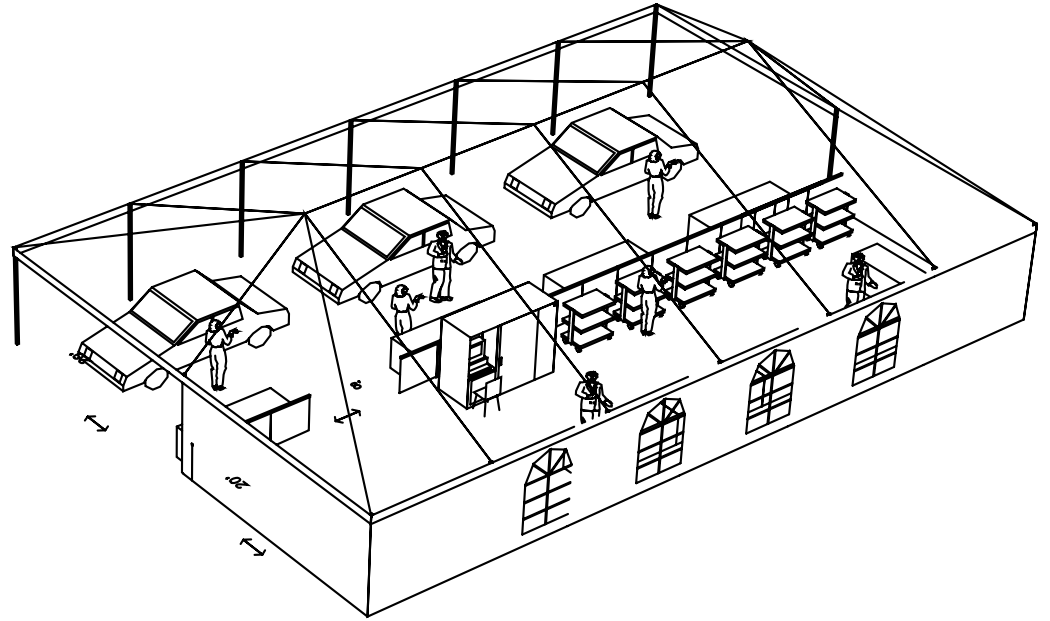

Drive-thru Testing Sites  
40x60 White Top Gable End Structure Tent  
Rentaland provides tent, pipe & drape,  
sidewalls and much more

Project: Drive-thru testing sites 40x60  
Owner: Rentaland  
Designer: Natalie Gonzalez